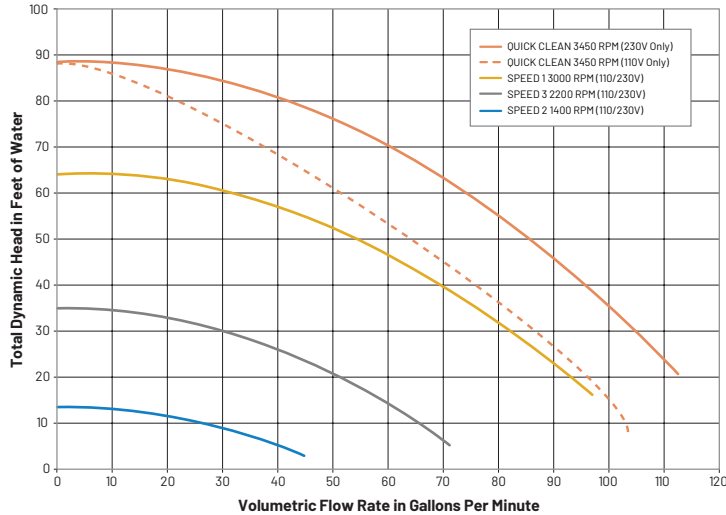

EASY ON YOUR EARS

You'll be amazed at the quiet. The ultra-quiet TEFC motor barely makes a whisper.

Easy to program
Real-time clock and advanced digital keypad

No rewiring required
Runs on 115/230V

- No expensive rewiring needed: automatically recognizes and adapts to your 115- or 230-volt power
- Ideal for new and standard pool pump replacement
- Moves water more efficiently at lower speeds
- Perfect for pools requiring up to a 1.5-HP pump
- Simple, easy-to-use digital control keypad
- Three programmable speeds, plus override capability
- Real-time, 24-hour clock
- Ultra-quiet totally enclosed fan-cooled (TEFC) motor
- The superior drop-in replacement for the Hayward® Super Pump® and existing Pentair SuperFlo pumps
- WEF [5.9](#) THP [2.2](#)

SUPERFLO® VS

VARIABLE SPEED PUMP

Find out why SuperFlo® VS pumps are the smart upgrade for everyday pools.

PERFORMANCE CURVES

The SuperFlo VS Variable Speed Pump has earned the Eco Select® brand distinction as one of the greenest and most efficient choices from Pentair.