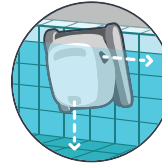

Navigational Intelligence System:

IntelliEscape to prevent getting stuck on drains, ladders, and other obstacles

IntelliGrip All-surface traction control to detect and adapt to slippery surfaces for complete pool cleaning

IntelliSteer for maximum pool coverage while avoiding tangled cables

Superior pool cleaning made easy

PowerStream Mobility System - Enhanced Navigation

Multi-directional water flow ensures constant grip on vertical surfaces, for efficient cleaning along walls and waterline and enhanced navigation control.